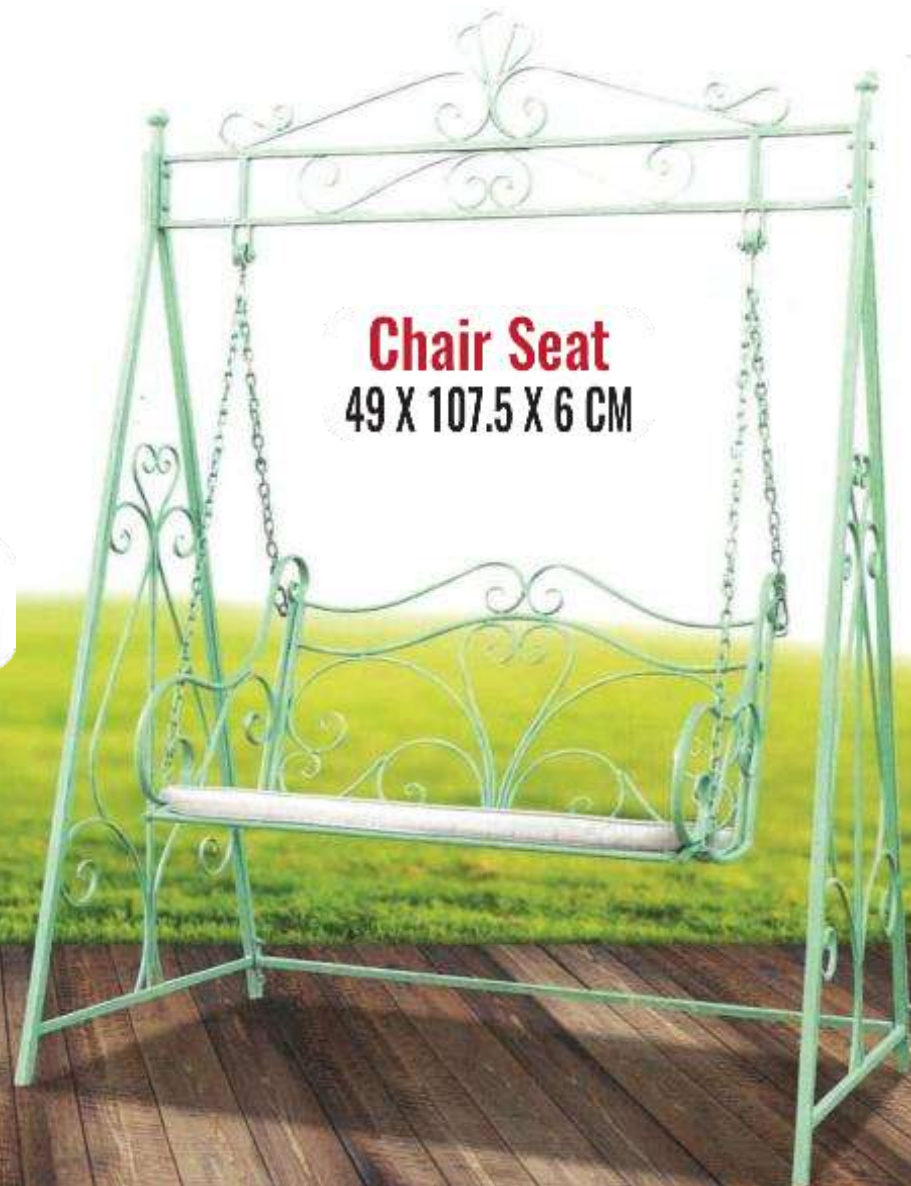

Chair Seat
50 X 55 X 6 CM

Chair Seat
49 X 107.5 X 6 CM

Chair Seat
49 X 107.5 X 6 CM