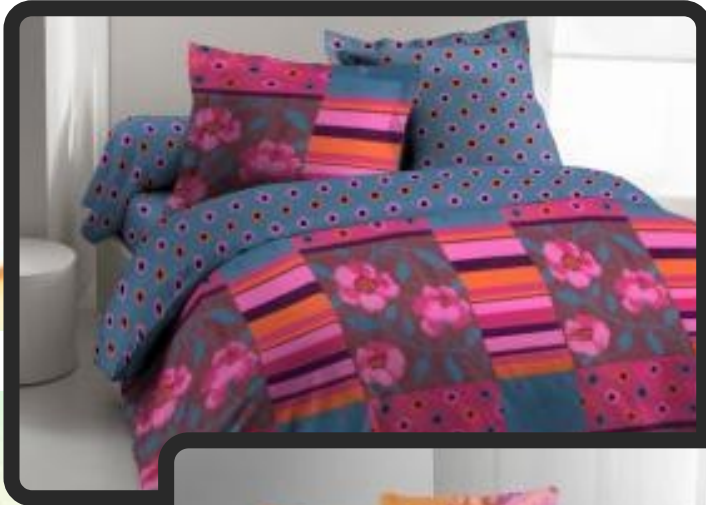

//// WHITE ESSENTIALS

Blend: 52% Polyester/48% Cotton

Construction: 30x30 / 68x68

Finish: White-Bleached

Articles: Bed Sets, Sheet Sets & Pillow Case

//// PERCALE BEDDINGS

//// SATEEN 200Tc – 300Tc

//// QUILTED BIAB